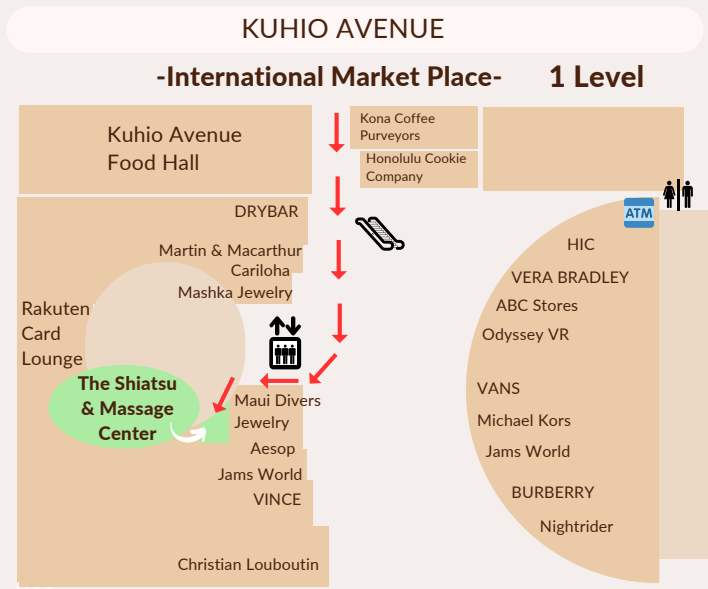

## Contact Us

808-922-0171

spawaikiki@gmail.com

www.shiatsumassagecenter.com

**International Market Place**  
2330 Kalakaua Ave, Ste 120  
(1st Floor)  
Honolulu, Hawaii 96815

OPEN DAILY 10:00 am to 10:00 pm